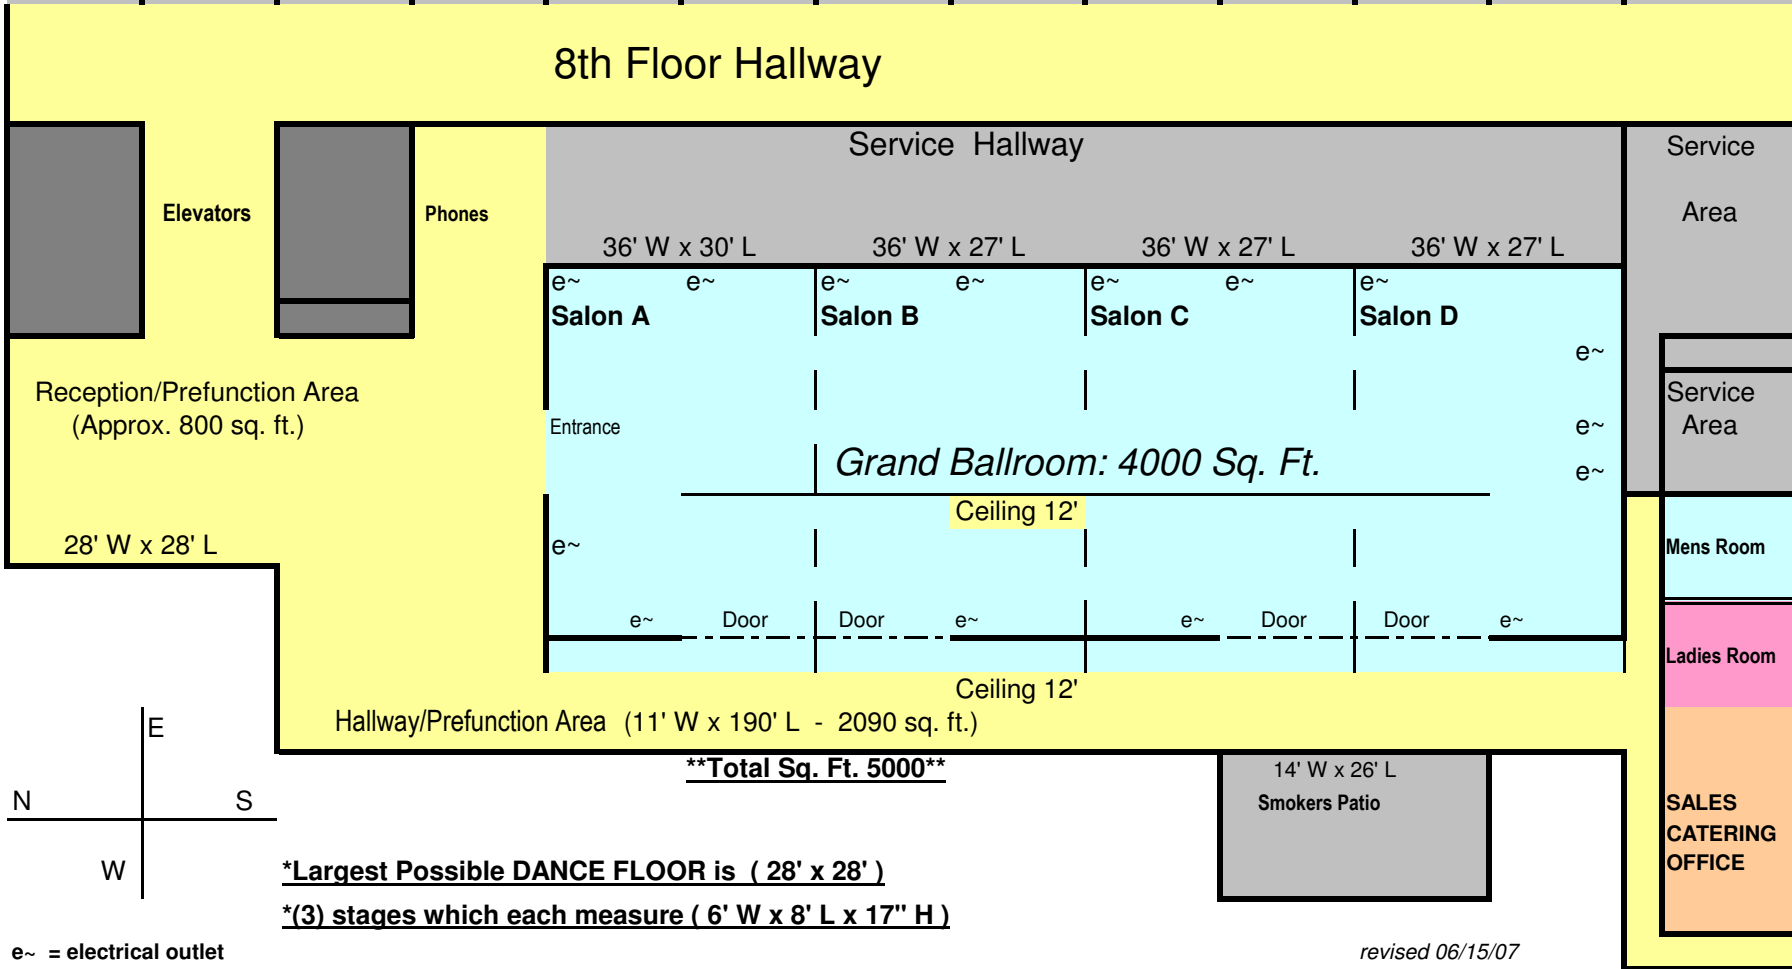

## Ocean Front Luxury Condos

**\*Largest Possible DANCE FLOOR is ( 28' x 28' )**  
**\* (3) stages which each measure ( 6' W x 8' L x 17" H )**

revised 06/15/07